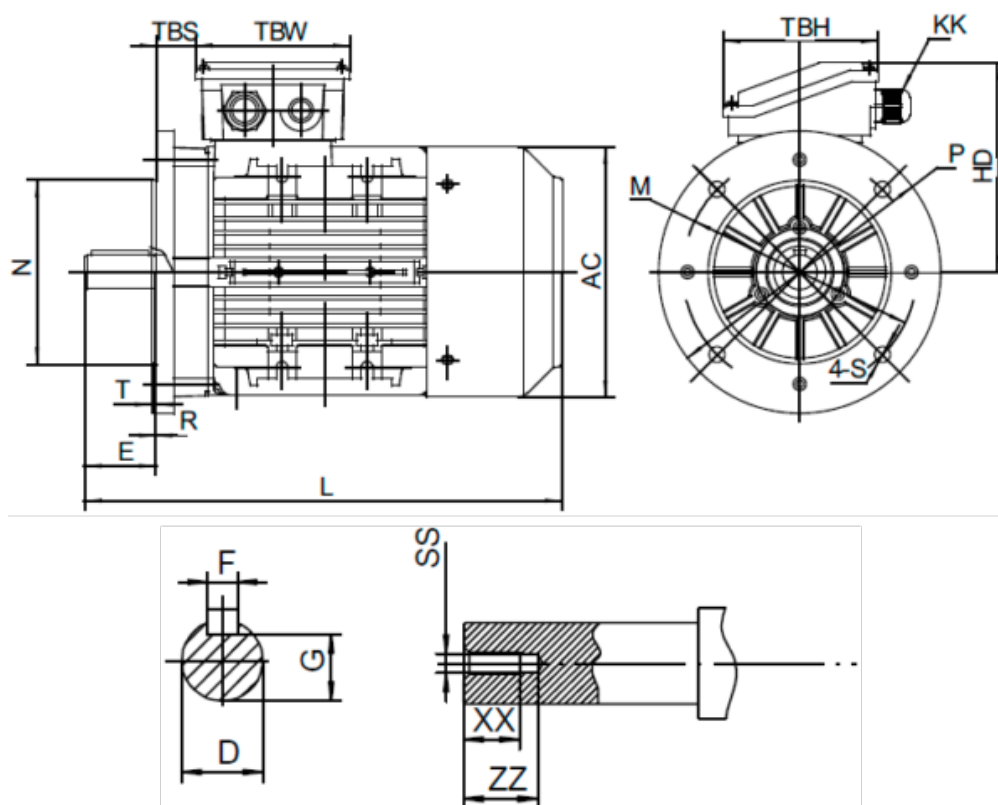

Data Sheet

Article number: 2516000376140140

Description: Kleedrive T2A 713-6 0.37kw 900 rpm UL/CSA
3x230/400V 50HZ IP55 B5 PTO

Measures

AA = 140	L = 245	TBH = 98
AC = Ø138	M = Ø130	TBS = 16
AD = 186	N = Ø110	TBW = 98
D = Ø14	P = Ø160	XX = 12
E = 30	R = 0	ZZ = 17
F = 5	S = Ø10	
G = 11	SS = M5	
HD = 115	T = 3.5	